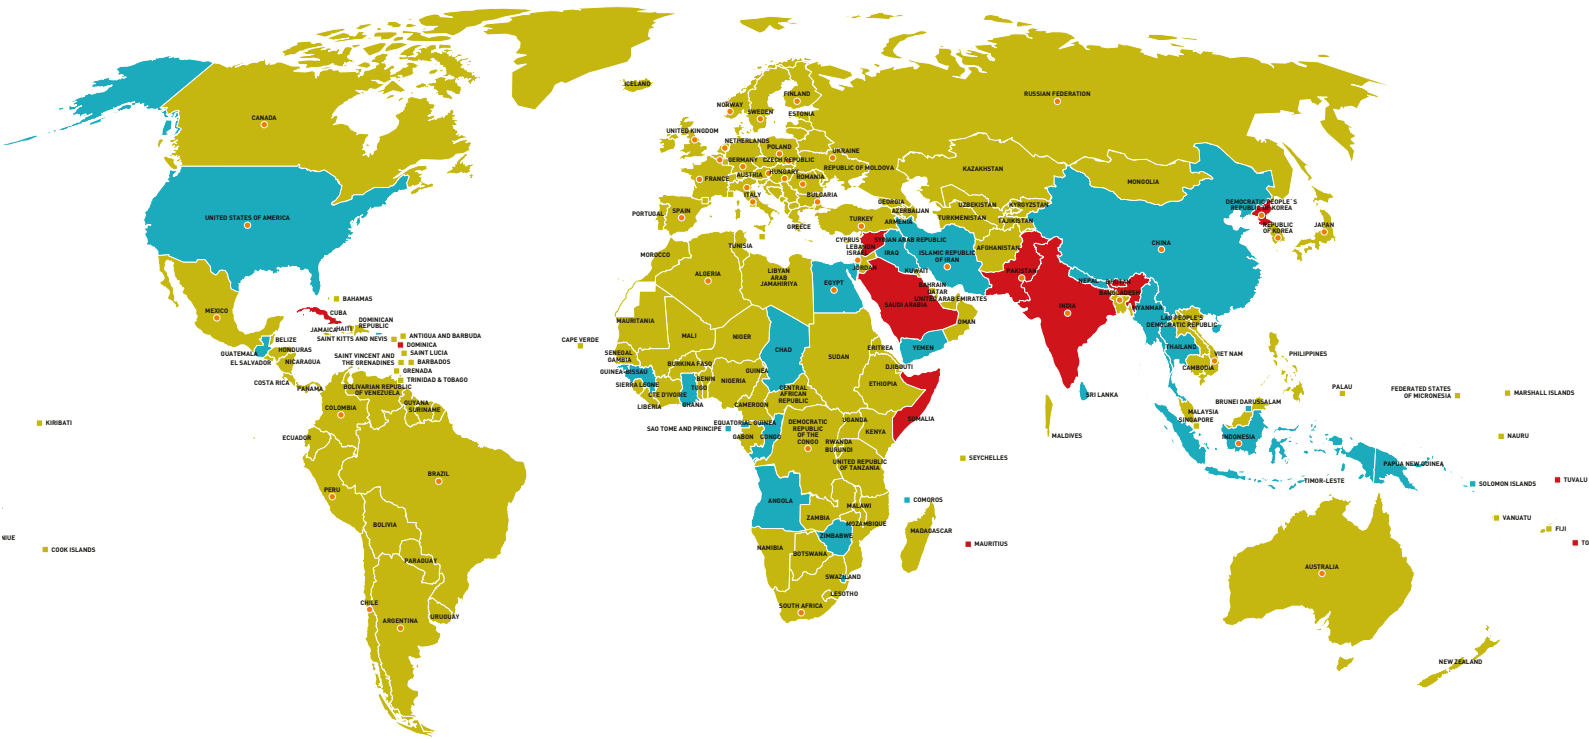

STATUS OF SIGNATURES AND RATIFICATIONS AS OF 27 OCTOBER 2010

TOTAL STATES: 195

● ANNEX 2 STATES: 44

SIGNATORY STATES	RATIFYING STATES	NON-SIGNATORY STATES
182	153	13
41	35	3

FOR MORE DETAILED INFORMATION ON SIGNATURE AND RATIFICATION VISIT WWW.CTBT.ORG/MAP